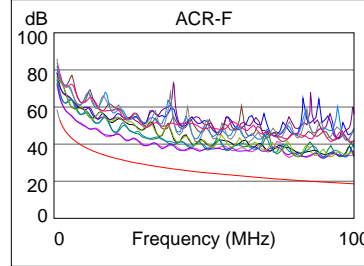

Worst Case Margin		Worst Case Value	
	MAIN	SR	MAIN	SR
PASS				
Worst Pair	45-12	12-45	45-12	12-45
ACR-F (dB)	10.0	10.0	12.7	12.7
Freq. (MHz)	36.0	36.0	89.5	89.5
Limit (dB)	27.5	27.5	19.6	19.6
Worst Pair	45	45	45	45
PS ACR-F (dB)	11.6	11.7	13.3	13.0
Freq. (MHz)	30.4	30.0	89.8	89.8
Limit (dB)	26.0	26.1	16.6	16.6