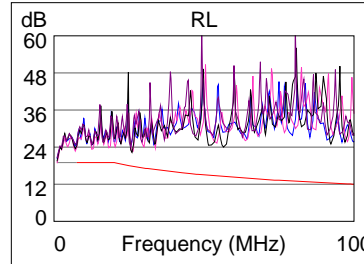

Worst Case Margin		Worst Case Value	
	MAIN	SR	MAIN	SR
PASS				
Worst Pair	36	36	36	36
RL (dB)	4.0	2.7	4.3	7.4
Freq. (MHz)	12.8	18.5	26.1	76.5
Limit (dB)	19.0	19.0	17.8	13.2