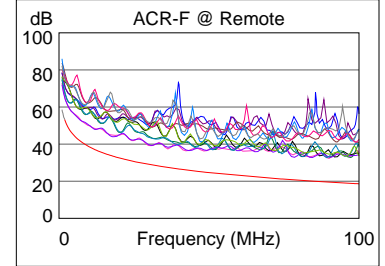

Worst Case Margin		Worst Case Value	
	MAIN	SR	MAIN	SR
PASS				
Worst Pair	45-12	12-45	45-12	12-45
ACR-F (dB)	10.0	10.0	12.7	12.7
Freq. (MHz)	36.0	36.0	89.5	89.5
Limit (dB)	27.5	27.5	19.6	19.6
Worst Pair	45	45	45	45
PS ACR-F (dB)	11.6	11.7	13.3	13.0
Freq. (MHz)	30.4	30.0	89.8	89.8
Limit (dB)	26.0	26.1	16.6	16.6