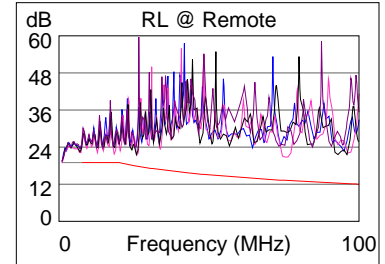

Worst Case Margin		Worst Case Value	
	MAIN	SR	MAIN	SR
PASS				
Worst Pair	36	36	36	36
RL (dB)	4.0	2.7	4.3	7.4
Freq. (MHz)	12.8	18.5	26.1	76.5
Limit (dB)	19.0	19.0	17.8	13.2