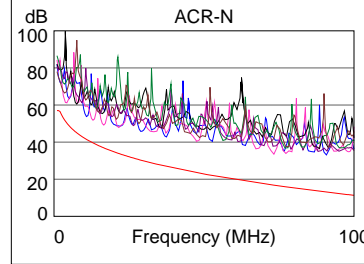

Worst Case Margin		Worst Case Value	
	MAIN	SR	MAIN	SR
N/A				
Worst Pair	12-45	12-45	12-36	12-45
ACR-N (dB)	10.0	10.1	20.0	17.3
Freq. (MHz)	3.8	3.8	90.8	76.8
Limit (dB)	51.4	51.4	13.1	16.0
Worst Pair	45	45	36	12
PS ACR-N (dB)	11.7	12.2	20.7	22.2
Freq. (MHz)	3.6	3.8	90.8	100.0
Limit (dB)	48.7	48.4	10.1	8.3