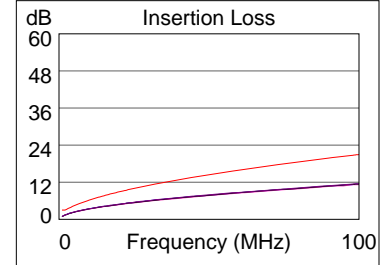

Operator: QC
 Software Version: 2.7400
 Limits Version: 1.9300
 NVP: 69.0%

Model: DTX-1800
 Main S/N: 1490309
 Remote S/N: 1490310
 Main Adapter: DTX-PLA002
 Remote Adapter: DTX-PLA002

Wire Map (T568B)

PASS

Length (ft), Limit 295	[Pair 36]	175
Prop. Delay (ns), Limit 498		264
Delay Skew (ns), Limit 44		6
Resistance (ohms)	[Pair 36]	10.1
Insertion Loss Margin (dB)	[Pair 78]	9.4
Frequency (MHz)	[Pair 78]	100.0
Limit (dB)	[Pair 78]	21.0