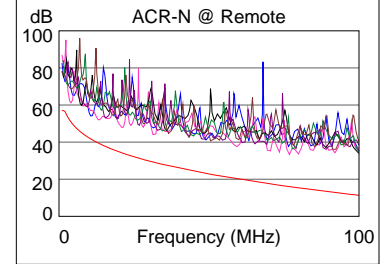

Worst Case Margin		Worst Case Value	
	MAIN	SR	MAIN	SR
N/A				
Worst Pair	12-45	12-45	12-36	12-45
ACR-N (dB)	10.0	10.1	20.0	17.3
Freq. (MHz)	3.8	3.8	90.8	76.8
Limit (dB)	51.4	51.4	13.1	16.0
Worst Pair	45	45	36	12
PS ACR-N (dB)	11.7	12.2	20.7	22.2
Freq. (MHz)	3.6	3.8	90.8	100.0
Limit (dB)	48.7	48.4	10.1	8.3