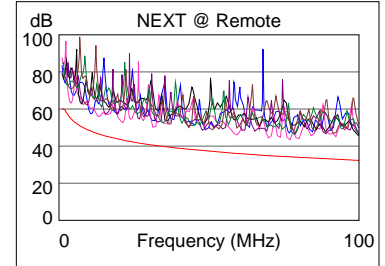

Worst Case Margin		Worst Case Value	
	MAIN	SR	MAIN	SR
PASS				
Worst Pair	12-45	12-45	12-45	12-45
NEXT (dB)	8.2	8.3	8.5	8.9
Freq. (MHz)	3.8	3.8	73.0	76.8
Limit (dB)	55.2	55.2	34.5	34.2
Worst Pair	45	12	12	12
PS NEXT (dB)	9.6	10.1	9.8	10.1
Freq. (MHz)	73.0	76.8	76.8	76.8
Limit (dB)	31.5	31.2	31.2	31.2