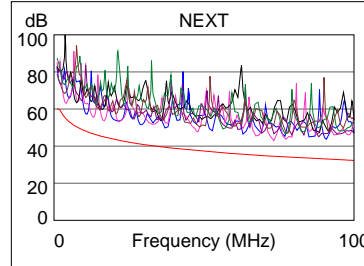

Worst Case Margin		Worst Case Value	
	MAIN	SR	MAIN	SR
PASS				
Worst Pair	12-45	12-45	12-45	12-45
NEXT (dB)	8.2	8.3	8.5	8.9
Freq. (MHz)	3.8	3.8	73.0	76.8
Limit (dB)	55.2	55.2	34.5	34.2
Worst Pair	45	12	12	12
PS NEXT (dB)	9.6	10.1	9.8	10.1
Freq. (MHz)	73.0	76.8	76.8	76.8
Limit (dB)	31.5	31.2	31.2	31.2